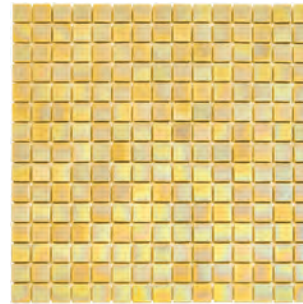

GMP244 Light Cream