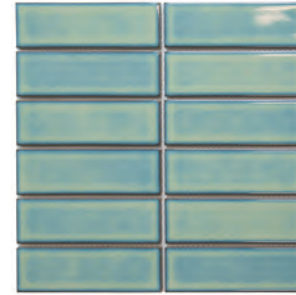

AF45051 Glossy White

AF45125 Glossy Turquoise

AF45200 Glossy Cafe Latte

A45525 Glossy Forest Green

AF45625 Glossy Azure Speckle

AM45010 Matt White

PARIS COLLECTION

A harmonious blend of various shapes lead by the famous Paris metro tile with other distinctive shapes like the picket, basket weave and octagon. The Paris collection is predominantly neutral in its colour palette allowing for the outspoken shapes catch the viewers eye. With an excellent balance of form and colour, the Paris collection brings a touch of French designing elegance to any space offering lots of options to make a design your own.