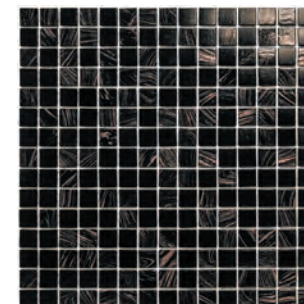

GM60 Black Gold