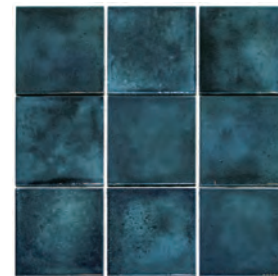

KAG10700 Indigo Glossy