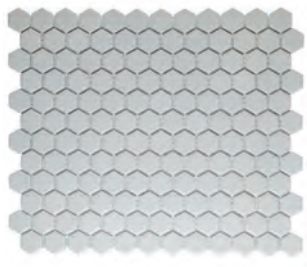

LONDON 23X73 RECTANGLE

LO7310 White

LO7310S Super White

LO7315 Dark Grey

LO7317 Black

LO7329 Grey

LONDON 23X26 HEXAGON

LOH2010 White