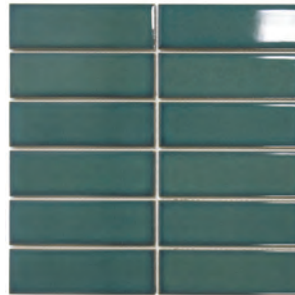

AF45051 Glossy White

AF45125 Glossy Turquoise

AF45200 Glossy Cafe Latte

A45525 Glossy Forest Green

AF45625 Glossy Azure Speckle

AM45010 Matt White

PARIS COLLECTION

A harmonious blend of various shapes lead by the famous Paris metro tile with other distinctive shapes like the picket, basket weave and octagon. The Paris collection is predominantly neutral in its colour palette allowing for the outspoken shapes catch the viewers eye. With an excellent balance of form and colour, the Paris collection brings a touch of French designing elegance to any space offering lots of options to make a design your own.