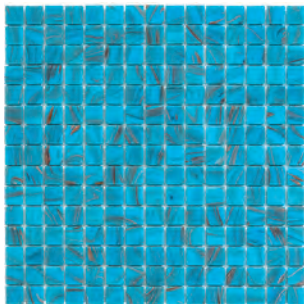

GM41 Orange

GM42S Strawberry Red

AMSTERDAM 20X20 GOLD VEINED QUARTZ GLASS

GMG251 Cyan

GMG361 Black

GM451 Brown

GMG461 Cream

GMG471 Rose