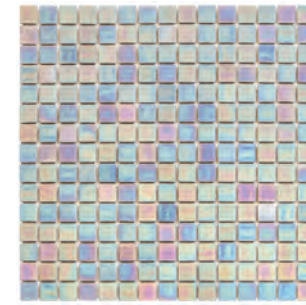

GMG767 Turquoise

GMG901 Green

AMSTERDAM 20X20 PEARL QUARTZ GLASS

GMP104 Black

GMP114 Off White

GMP124 Dark Grey

GMP134 Light Grey

GMP224 Light Blue