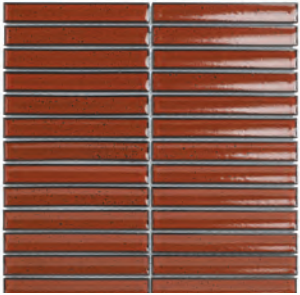

KITKAT ORIGINAL 20X145

SEF20010 Glossy Terra Red