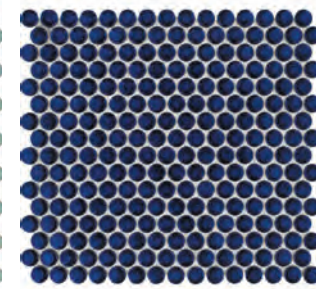

VKN500 Glossy Light Green Edge

VKN700 Glossy Cobalt Blue