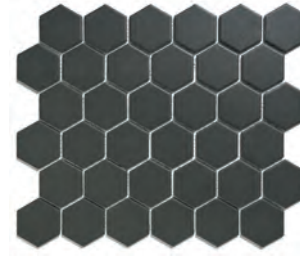

LOH1017 Black