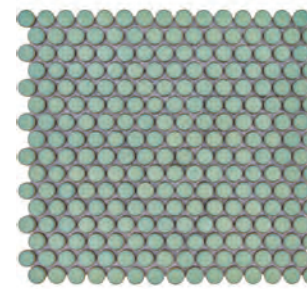

VKN010 Glossy Red

VKN030 Glossy Yellow

VKN060 Glossy Orange

VKN100 Glossy Extra White

VKN330 Glossy Light Grey Edge

VKN360 Glossy Dark Grey

VKN400 Glossy Grey Blue

VKN450 Glossy Light Blue Edge