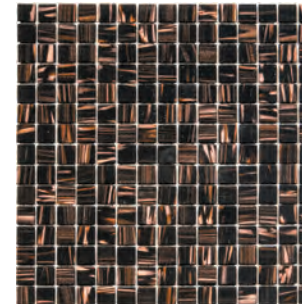

GMG631 Brass