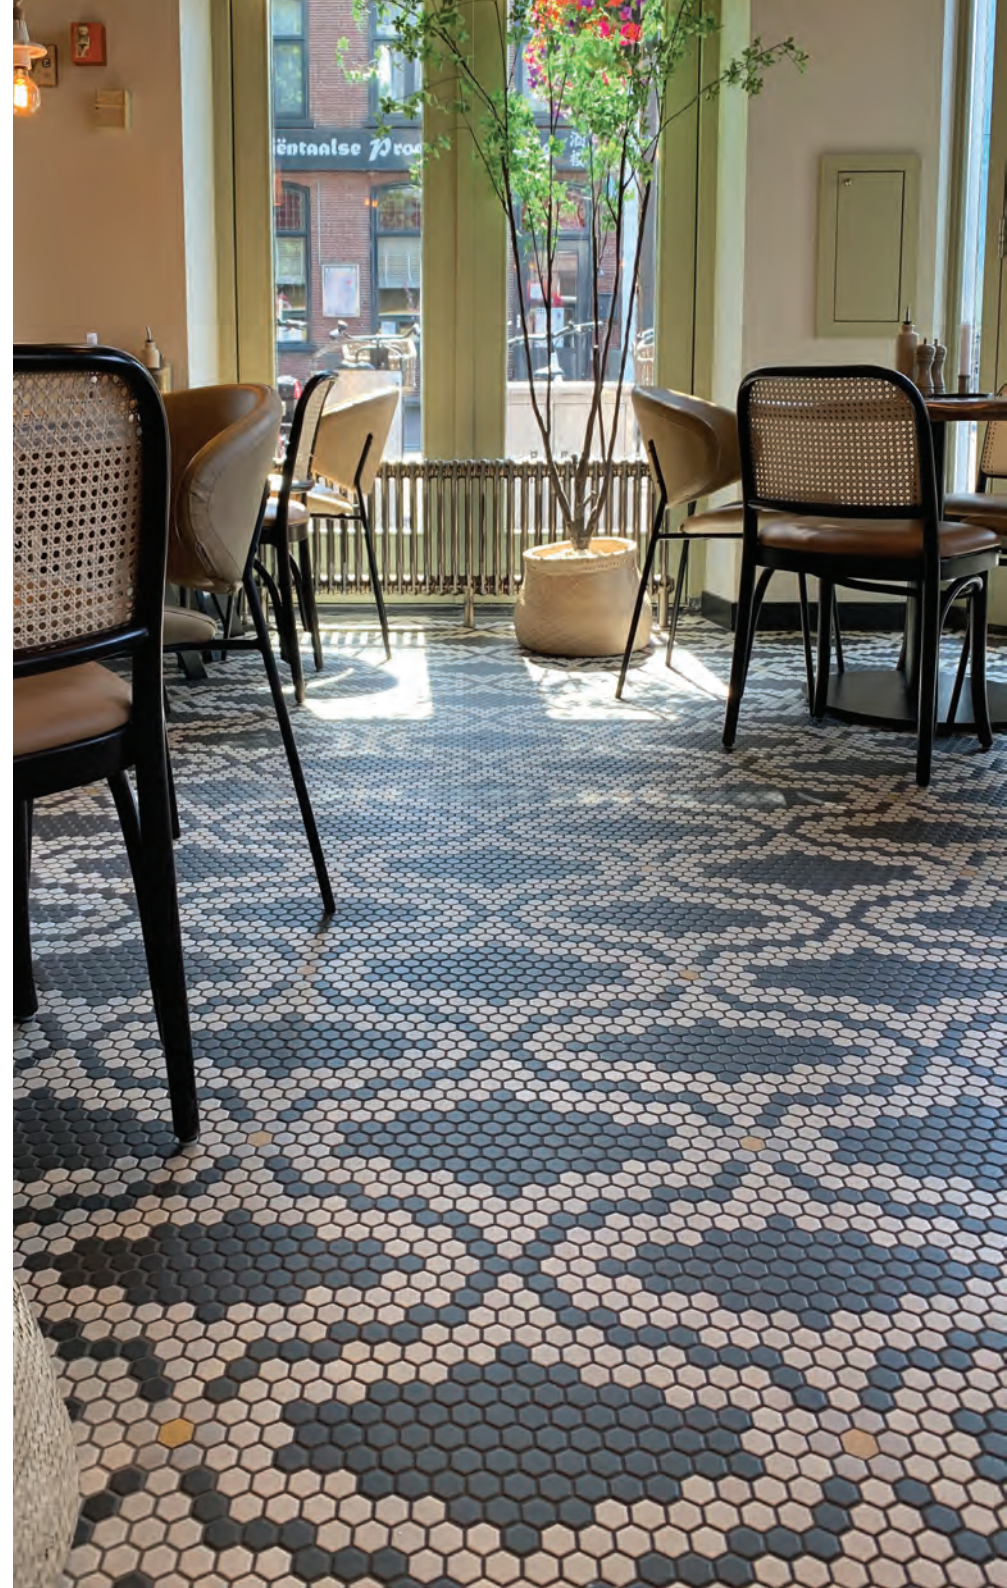

LOH2010S Super White

LOH2015 Dark Grey

LOH2017 Black

LOH2029 Grey

LOH Mayfair18

LOH Kensington-4

LONDON 51X59 HEXAGON

LOH1010 White