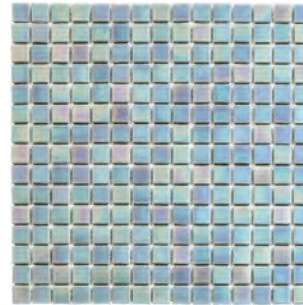

GMG767 Turquoise

GMG901 Green

AMSTERDAM 20X20 PEARL QUARTZ GLASS

GMP104 Black

GMP114 Off White

GMP124 Dark Grey

GMP134 Light Grey

GMP224 Light Blue