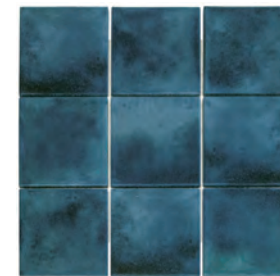

KAM10725 Indigo Matt