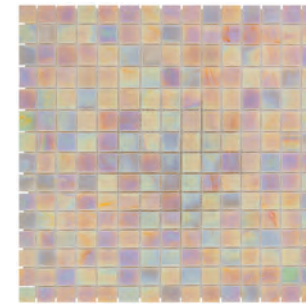

GMP304 Light Pink