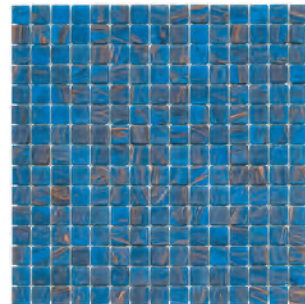

GMG501 Blue