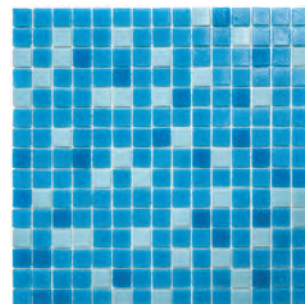

GMP234 Light Green

GMP244 Light Cream

GMP304 Light Pink

AMSTERDAM 20X20 GLASS MIXES

GM50 White

GM57 Blue

GM60 Black Gold

SWIMMING POOLS